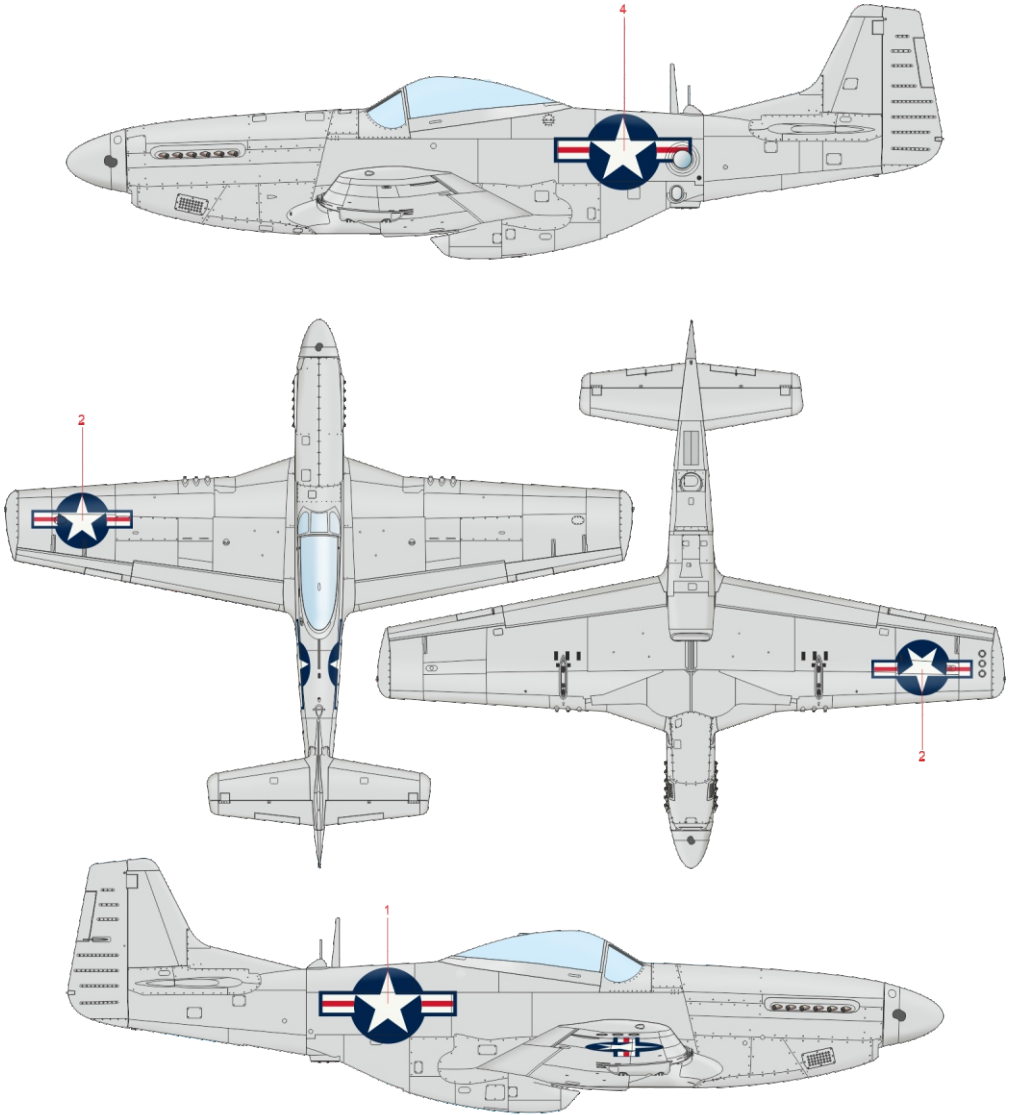

SCALE
1/48

F-6 Mustang national insignia

ITEM #
D48102

DESIGNED EXCLUSIVELY FOR F-6 MUSTANG BY EDUARD

Eduard - Model Accessories, 435 21 Obrnice 170,
Czech Republic

WWW.EDUARD.COM

D48102 F-6 Mustang national insignia
1/48