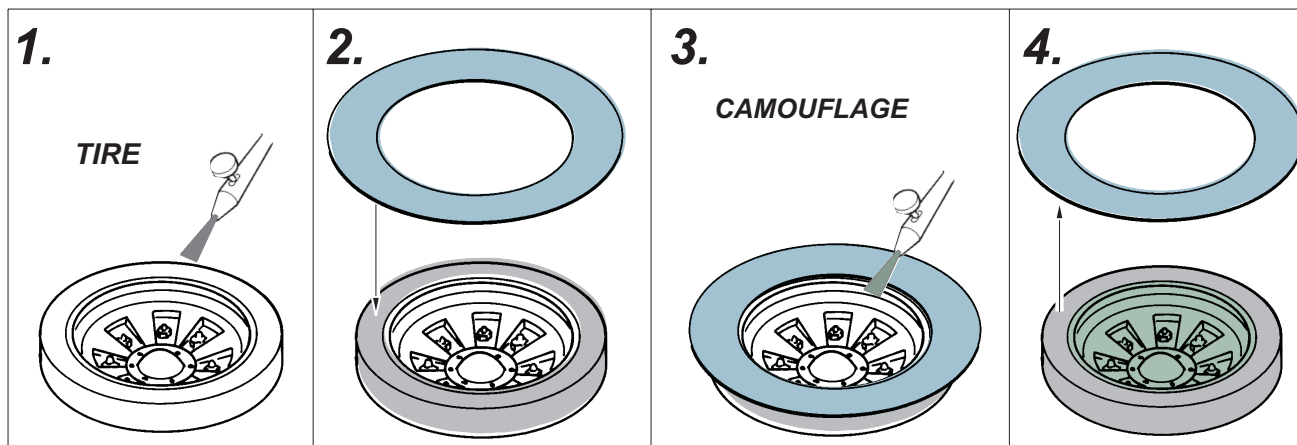

eduard
Express Mask

XT 140

Flak 38 30mm wheel masks

The die-cut mask for accurate canopy frame painting of the

Dragon

scale 1/35 KIT

KIT PARTS: B5,B6