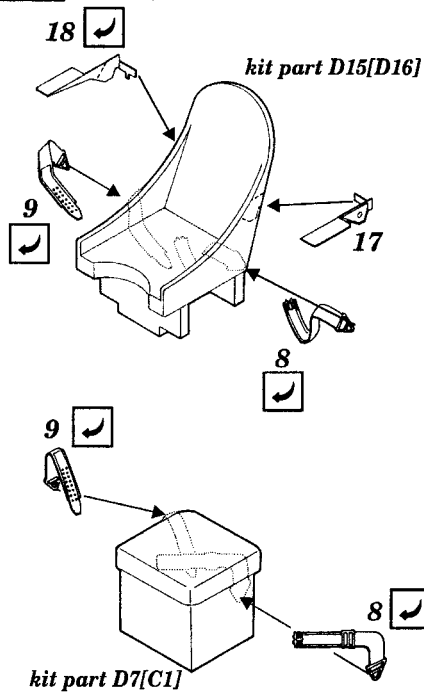

G4M1 type 11

1/48 scale detail set for Tamiya kit

-  OPPOSITE SIDE
-  REMOVE
-  BEND
-  REPLACE
-  GRIND

A SEATS

B COCKPIT

C BOMBARDIER'S POSITION

D GUNNERS POSITION