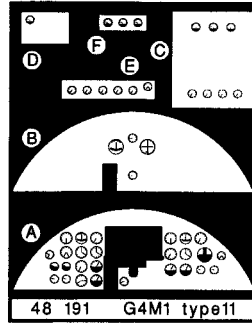

G4M1 type 11

1/48 scale detail set for Tamiya kit

-  OPPOSITE SIDE
-  REMOVE
-  BEND
-  REPLACE
-  GRIND

A SEATS

B COCKPIT

C BOMBARDIER'S POSITION

D GUNNERS POSITION