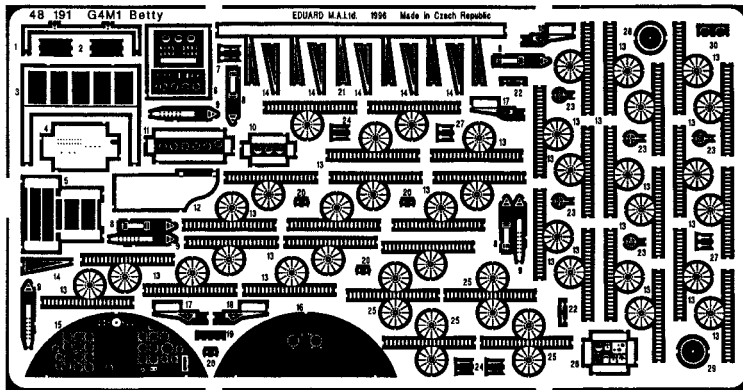

G4M1 type 11

1/48 scale detail set for Tamiya kit

-  OPPOSITE SIDE
-  REMOVE
-  BEND
-  REPLACE
-  GRIND

A SEATS

B COCKPIT

C BOMBARDIER'S POSITION

D GUNNERS POSITION