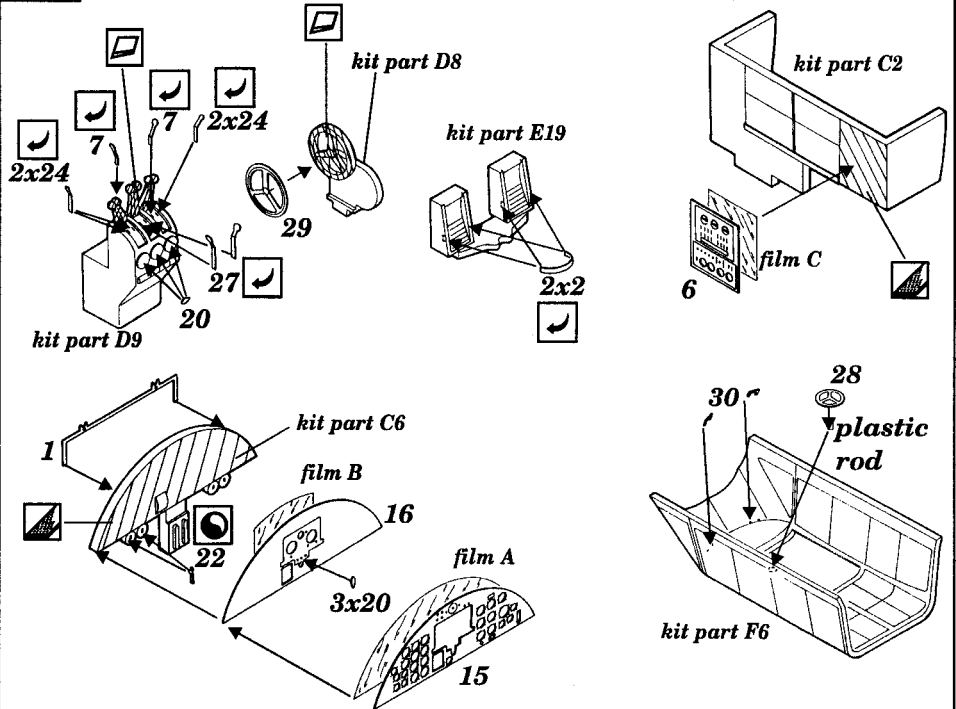

G4M1 type 11

1/48 scale detail set for Tamiya kit

-  OPPOSITE SIDE
-  REMOVE
-  BEND
-  REPLACE
-  GRIND

A SEATS

B COCKPIT

C BOMBARDIER'S POSITION

D GUNNERS POSITION