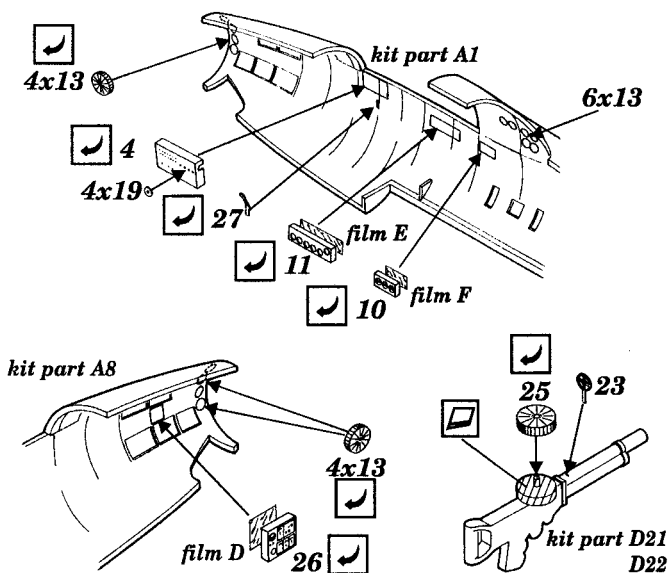

G4M1 type 11

1/48 scale detail set for Tamiya kit

-  OPPOSITE SIDE
-  REMOVE
-  BEND
-  REPLACE
-  GRIND

A SEATS

B COCKPIT

C BOMBARDIER'S POSITION

D GUNNERS POSITION