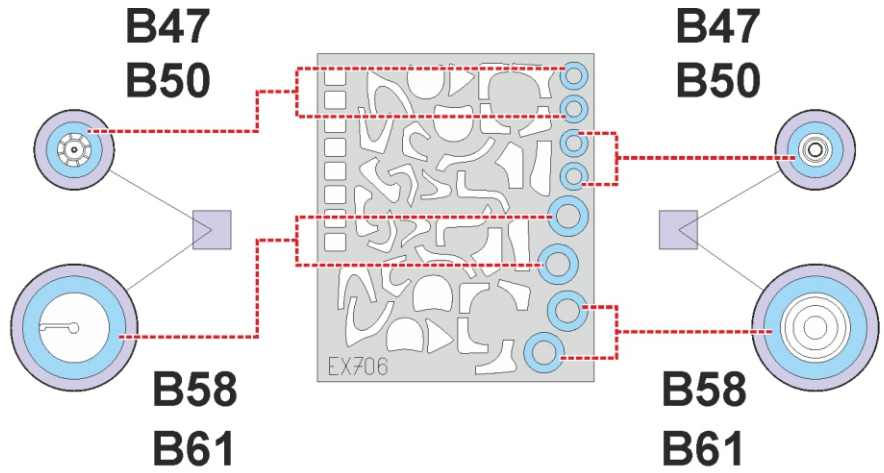

Mi-24 TFace

EX 706

for kit **ZVEZDA**

scale **1/48**

C9 C10

LIQUID MASK

OUTSIDE