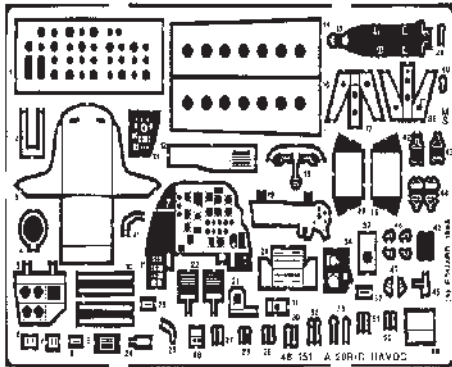

A-20B/C

1/48 scale detail set for AMT/ERTL kit

48 151

OPPOSITE SIDE

REMOVE

BEND

REPLACE

GRIND