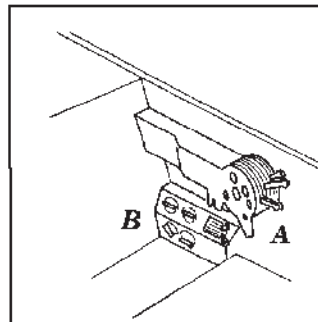

48

film C

kit part 11

B

32...2x

27...2x

12