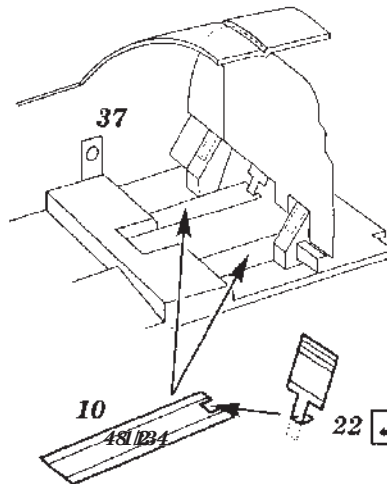

A-20B/C

1/48 scale detail set for AMT/ERTL kit

48 151

OPPOSITE SIDE

REMOVE

BEND

REPLACE

GRIND

COCKPIT

10

film B

A

32...2x

27...2x

12