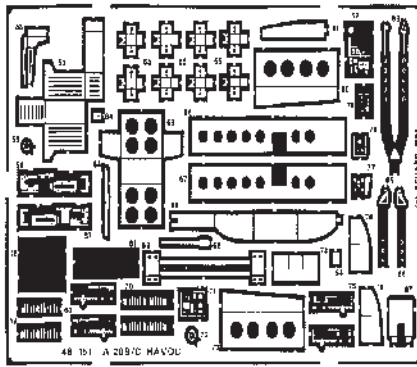

A-20B/C

1/48 scale detail set for AMT/ERTL kit

48 151

OPPOSITE SIDE

REMOVE

BEND

REPLACE

GRIND

COCKPIT

kit part 5

10

film B

13

kit part 6

film A

48

film C

B

A

32...2x

27...2x

12

19

28...2x