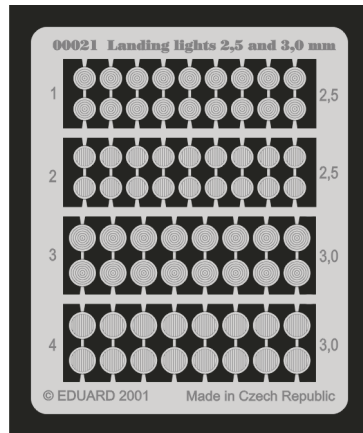

Landing lights 2,5 and 3 mm

eduard

00021

5 minute clear epoxy

Landing light