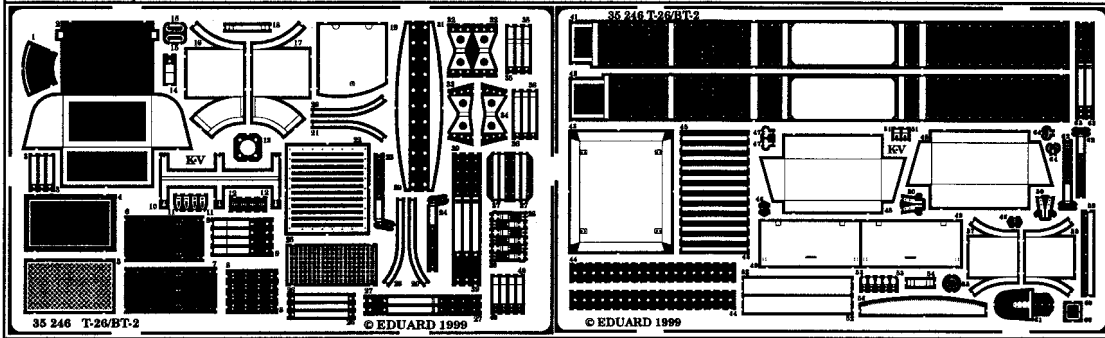

T-26/BT-2

1/35 scale detail set for Mirage kit

35 246

-  OPPOSITE SIDE
-  REMOVE
-  REPLACE
-  GRIND