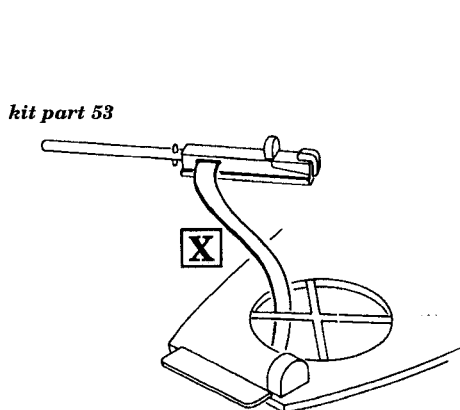

A COCKPIT WINDOWS