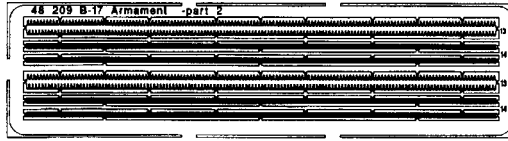

# B-17F/G armament

1/48 scale detail set for Monogram kit

-  OPPOSITE SIDE
-  REMOVE
-  BEND
-  REPLACE
-  GRIND
-  OPTION