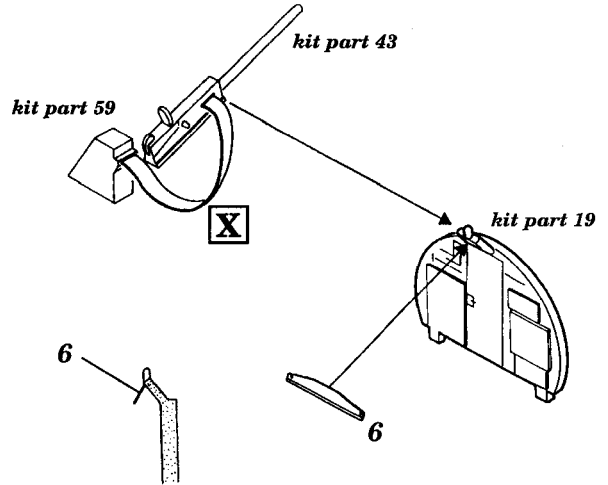

A COCKPIT WINDOWS