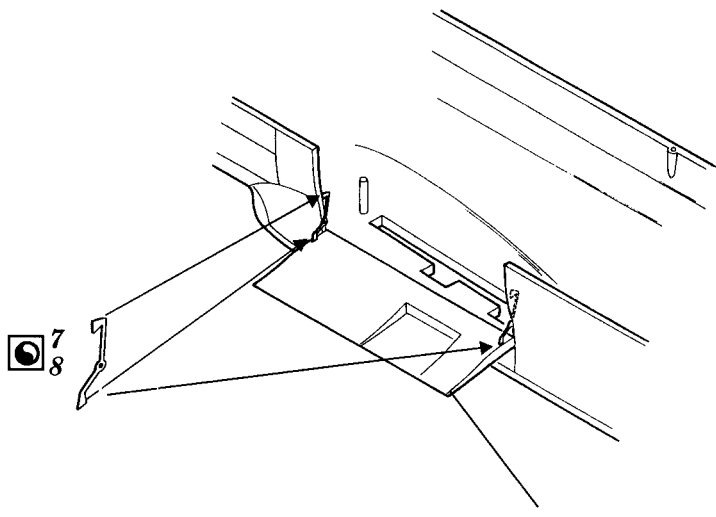

# B-17F/G armament

1/48 scale detail set for Monogram kit

-  OPPOSITE SIDE
-  REMOVE
-  BEND
-  REPLACE
-  GRIND
-  OPTION

# B BOMB BAY DOOR

FORWARD

starboard  port

assembled starboard door