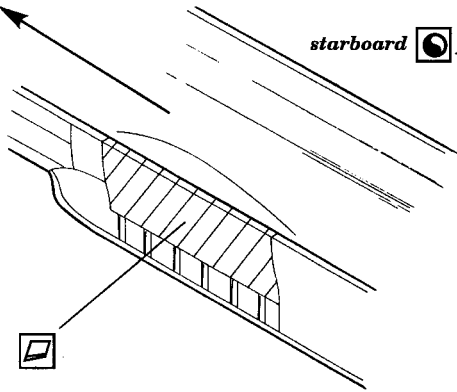

# B-17F/G armament

1/48 scale detail set for Monogram kit

-  OPPOSITE SIDE
-  REMOVE
-  BEND
-  REPLACE
-  GRIND
-  OPTION

# B BOMB BAY DOOR

FORWARD

starboard  port

assembled starboard door