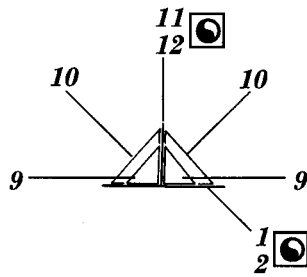

B BOMB BAY DOOR

FORWARD

starboard port

assembled starboard door