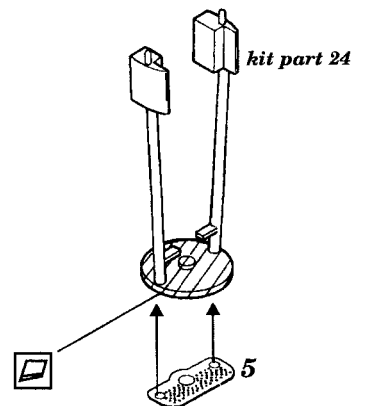

# B-17F/G armament

1/48 scale detail set for Monogram kit

-  OPPOSITE SIDE
-  REMOVE
-  BEND
-  REPLACE
-  GRIND
-  OPTION

# B BOMB BAY DOOR

FORWARD

starboard  port

assembled starboard door