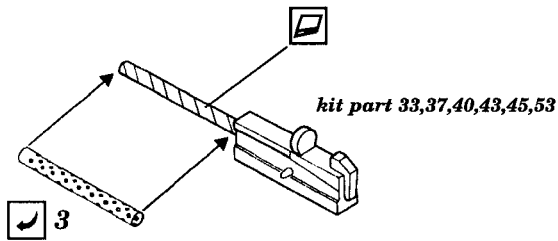

A COCKPIT WINDOWS