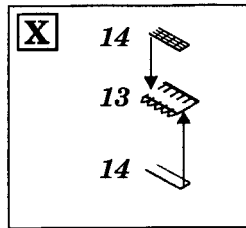

A COCKPIT WINDOWS