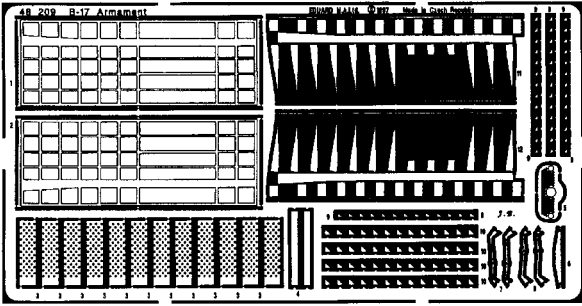

# B-17F/G armament

1/48 scale detail set for Monogram kit

-  OPPOSITE SIDE
-  REMOVE
-  BEND
-  REPLACE
-  GRIND
-  OPTION