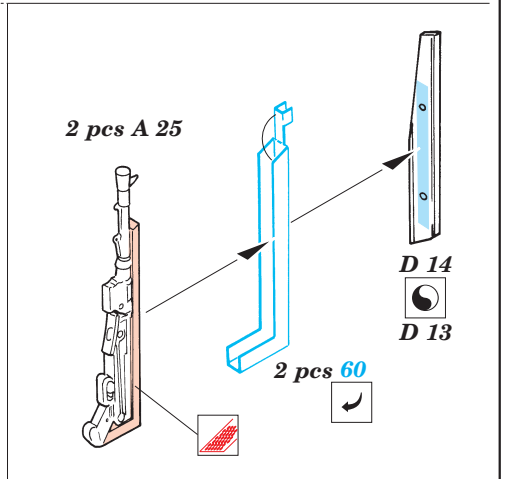

82

51

5,8mm

2,8mm

plastic

2mm

D 39

20

35

64

64

D 30

2 sets

A 30, A 31

73

D 30

Step 1

Step 2

References :
 Military Ordonance Spec. Number 18 - Wespe
 Model Time No. 62 - Sept.2001
 WWP, Spec.Museum Line No.20 - Wespe in Detail
 Kagero Publ. No.8 - Wespe Sd.Kfz 124

Look for Express MASK XT 001, XT 002, XT 007, XT 008, XT 009, XT 021, XT 022, XT 023 for German Symbols and Insignias (not included in this set)