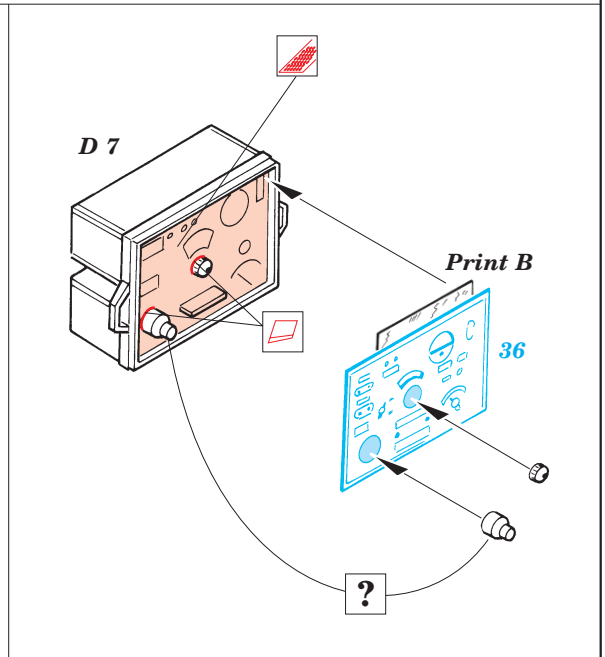

35

64

64

D 30

2 sets

A 30, A 31

73

D 30

Step 1

Step 2

References :
 Military Ordonance Spec. Number 18 - Wespe
 Model Time No. 62 - Sept.2001
 WWP, Spec.Museum Line No.20 - Wespe in Detail
 Kagero Publ. No.8 - Wespe Sd.Kfz 124

Look for Express MASK XT 001, XT 002, XT 007, XT 008, XT 009, XT 021, XT 022, XT 023 for German Symbols and Insignias (not included in this set)