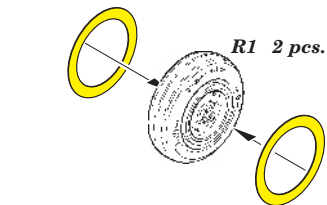

# 648 012 F-4C/D/E/F/G wheels 1/48

For Hasegawa kit

**BRASSIN**

**BRASSIN**

**eduard**

There is another BRASSIN set for recommended kit available!  
**648009 F-4C/D/E/F/G seat**

(not included in this set)

[www.eduard.com](http://www.eduard.com)

**BEST BRASS RESIN AROUND!**

SYMMETRICAL ASSEMBLY  
SYMETRICKÁ MONTÁŽ

- |   |   |
|---|---|
|  REMOVE<br>ODSTRANIT        |  BEND<br>OHNOUT       |
|  GRIND<br>OBROUSIT         |  OPTION<br>VOLBA     |
|  DRILL HOLE<br>VRTAT OTVOR |  REPLACE<br>NAHRADIT |