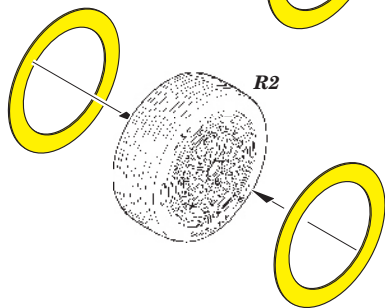

# 648 012 F-4C/D/E/F/G wheels 1/48

For Hasegawa kit

**BRASSIN**

**BRASSIN**

**eduard**

There is another BRASSIN set for recommended kit available!  
**648009 F-4C/D/E/F/G seat**

(not included in this set)

[www.eduard.com](http://www.eduard.com)

**BEST BRASS RESIN AROUND!**

SYMMETRICAL ASSEMBLY  
SYMETRICKÁ MONTÁŽ

- |   |   |
|---|---|
|  REMOVE<br>ODSTRANIT        |  BEND<br>OHNOUT       |
|  GRIND<br>OBROUSIT         |  OPTION<br>VOLBA     |
|  DRILL HOLE<br>VRTAT OTVOR |  REPLACE<br>NAHRADIT |