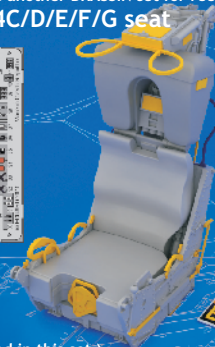

# 648 012 F-4C/D/E/F/G wheels 1/48

For Hasegawa kit

**BRASSIN**

**BRASSIN**

**eduard**

There is another BRASSIN set for recommended kit available!  
**648009 F-4C/D/E/F/G seat**

(not included in this set)

[www.eduard.com](http://www.eduard.com)

**BEST BRASS RESIN AROUND!**

SYMMETRICAL ASSEMBLY  
SYMETRICKÁ MONTÁŽ

- |   |   |
|---|---|
|  REMOVE<br>ODSTRANIT        |  BEND<br>OHNOUT       |
|  GRIND<br>OBROUSIT         |  OPTION<br>VOLBA     |
|  DRILL HOLE<br>VRTAT OTVOR |  REPLACE<br>NAHRADIT |