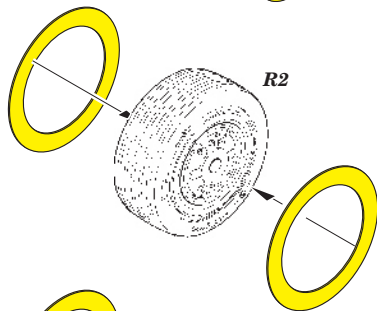

# 648 012 F-4C/D/E/F/G wheels 1/48

For Hasegawa kit

**BRASSIN**

**BRASSIN**

**eduard**

There is another BRASSIN set for recommended kit available!  
**648009 F-4C/D/E/F/G seat**

(not included in this set)

[www.eduard.com](http://www.eduard.com)

**BEST BRASS RESIN AROUND!**

SYMMETRICAL ASSEMBLY  
SYMETRICKÁ MONTÁŽ

- |   |   |
|---|---|
|  REMOVE<br>ODSTRANIT        |  BEND<br>OHNOUT       |
|  GRIND<br>OBROUSIT         |  OPTION<br>VOLBA     |
|  DRILL HOLE<br>VRTAT OTVOR |  REPLACE<br>NAHRADIT |