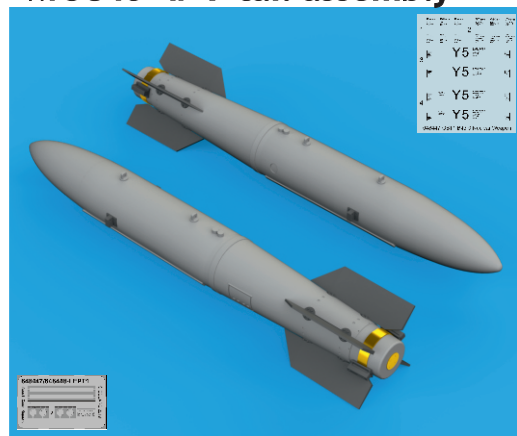

648 447 B43-0 Nuclear Weapon w/SC43-4/-7 tail assembly

1/48 scale

COLOURS

GSI Creos (GUNZE)			Mr.METAL COLOR	
AQUEOUS	Mr.COLOR		Mr.METAL COLOR	
[H 3]	[C 3]	RED	[MC214]	DARK IRON
[H 8]	[C 8]	SILVER		
[H 51]	[C11]	LIGHT GULL GRAY		
[H316]	[C316]	WHITE		

www.eduard.com

435 21 Obrnice 170
Czech Republic

14,95

648 447 B43-0 Nuclear Weapon w/SC43-4/-7 tail assembly

1/48

B43-0 Nuclear Weapon w/SC43-4/-7 tail assembly

BEST BRASS RESIN AROUND!

-  REMOVE ODSTRANIT BEND OHNOUT
-  GRIND OBROUSIT ? OPTION VOLBA
-  DRILL HOLE VRTAT OTVOR REPLACE NAHRADIT
-  SYMMETRICAL ASSEMBLY SYMETRICKÁ MONTÁŽ
-  SCRIBE THE PANEL AND HOLES RYTI
-  REVERSE SIDE OTOČIT