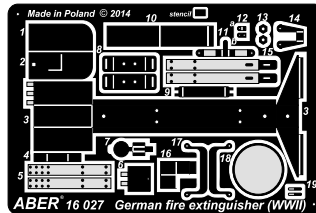

GERMAN ACCESSORIES

Fire extinguisher with brackets used on German tanks, assault guns and other vehicles

Gaśnice używane w niemieckich czołgach,
działach pancernych i innych pojazdach

1/16 scale update

ABER®

16 027

WWW.ABER.NET.PL

Made in Poland © 2014

ABER German Fire
16 027 extinguisher