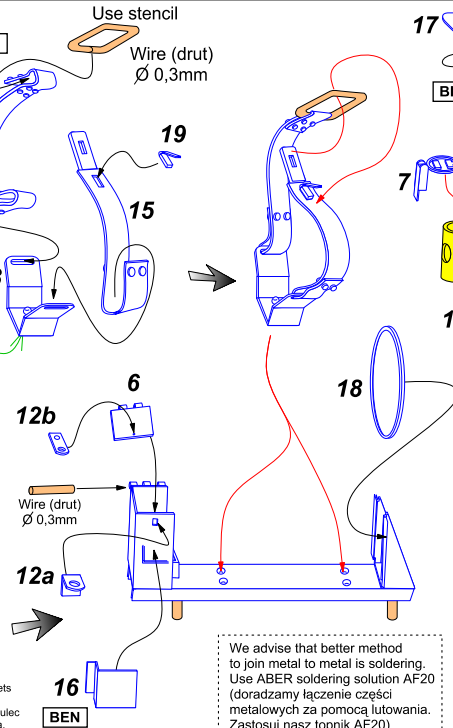

WARNING

OSTRZEŻENIE