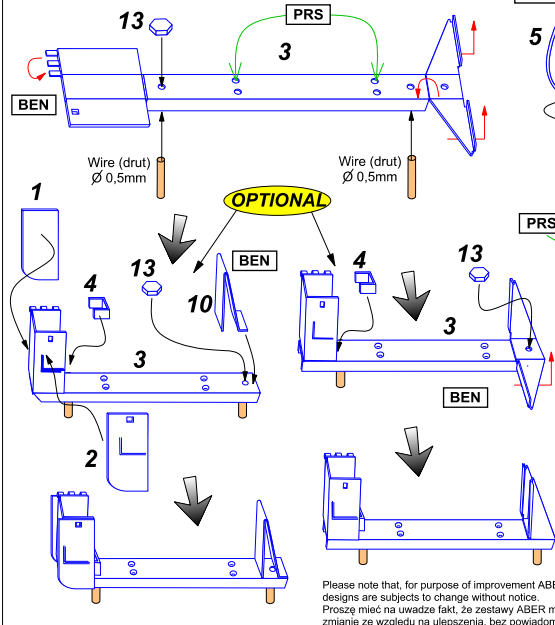

WARNING

OSTRZEŻENIE