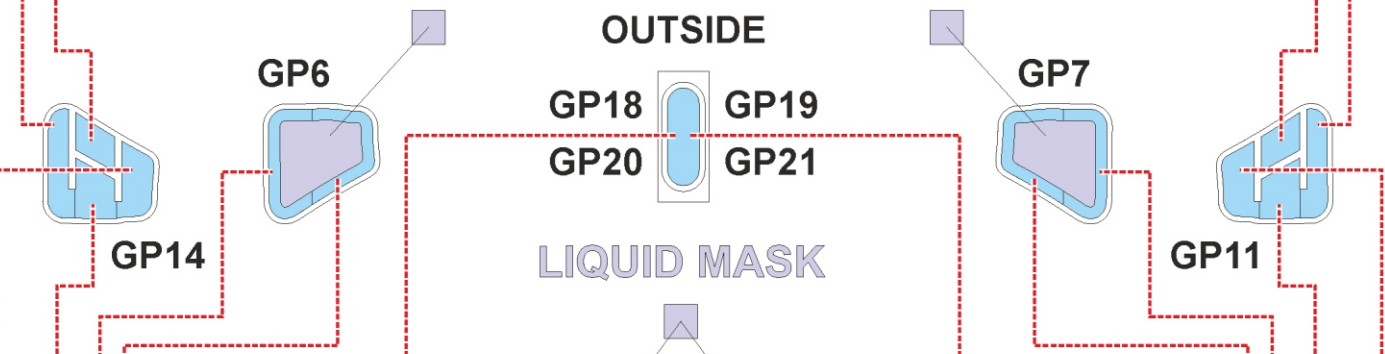

# MH-60L TFace

JX 236

for kit **KITTY HAWK**

scale **1/35**

INSIDE