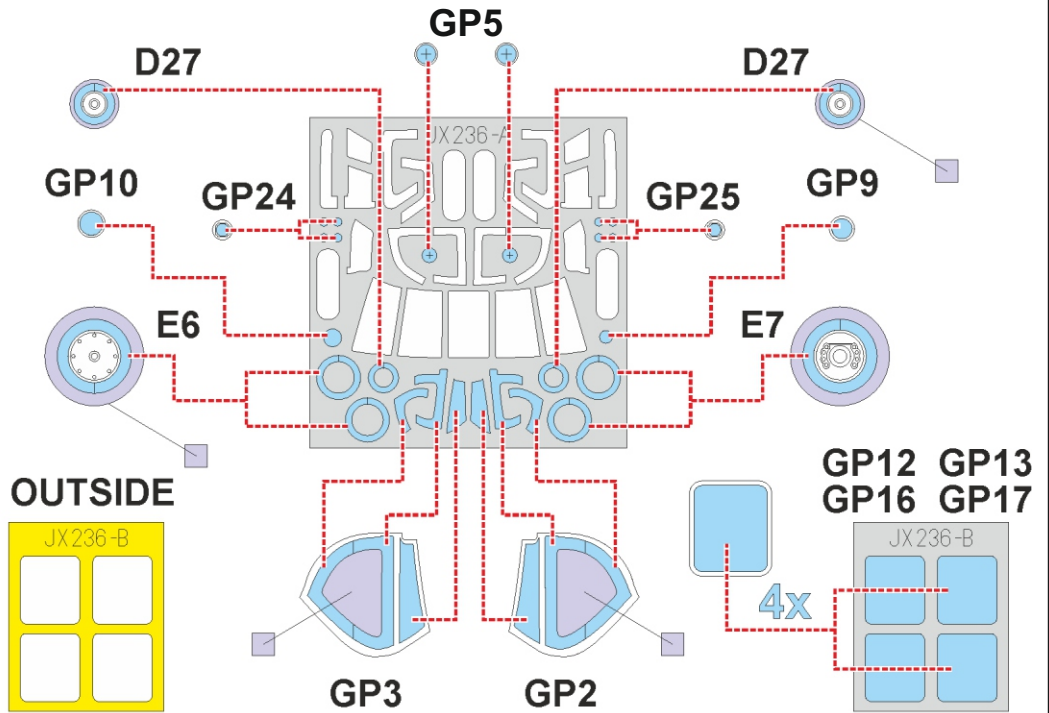

# MH-60L TFace

JX 236

for kit **KITTY HAWK**

scale **1/35**

INSIDE