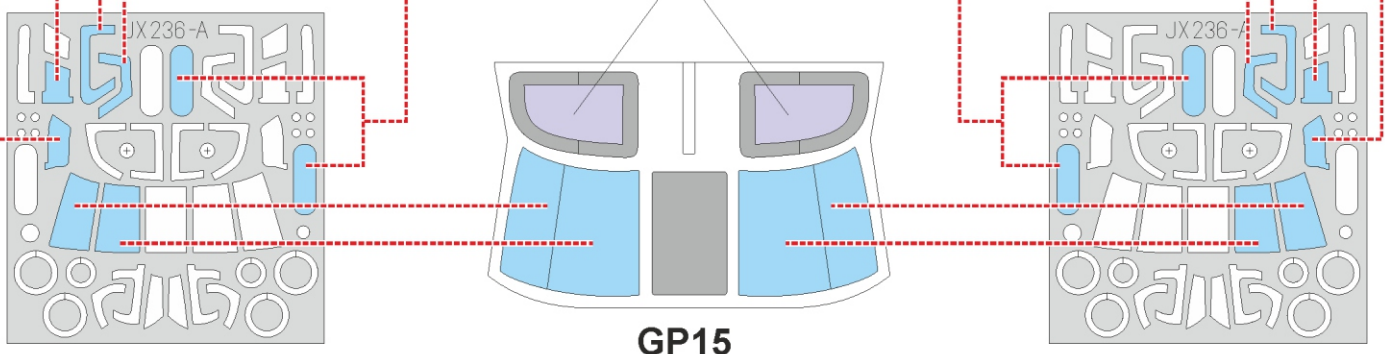

# MH-60L TFace

JX 236

for kit **KITTY HAWK**

scale **1/35**

INSIDE