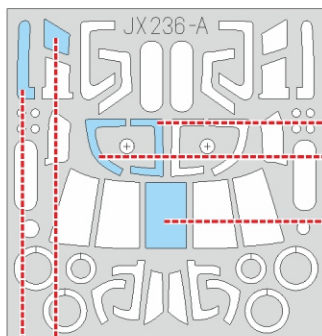

# MH-60L TFace

JX 236

for kit **KITTY HAWK**

scale **1/35**

INSIDE