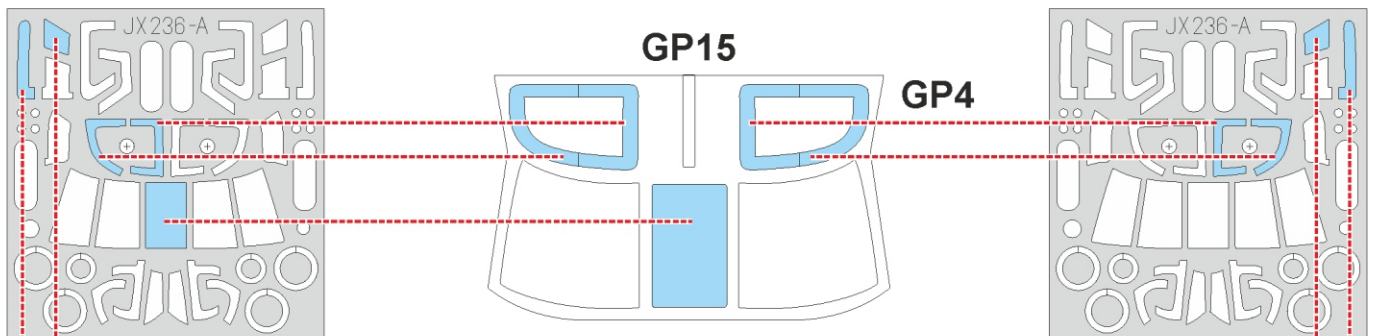

# MH-60L TFace

JX 236

for kit **KITTY HAWK**

scale **1/35**

INSIDE