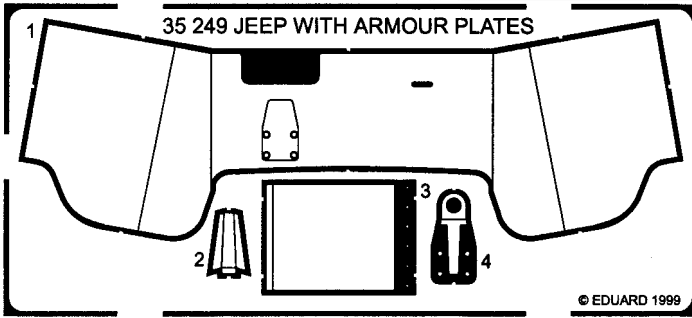

Jeep with armour plates

1/35 scale detail set for Tamiya kit

35 249

-  OPPOSITE SIDE
-  REMOVE
-  REPLACE
-  GRIND