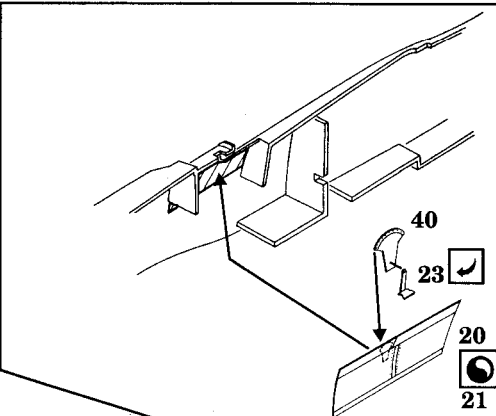

# Focke Wulf Ta-152 H1

1/48 scale detail set for DRAGON kit

48 224

- OPPOSITE SIDE
- REMOVE
- BEND
- REPLACE
- GRIND

## SIDE CONSOLAS