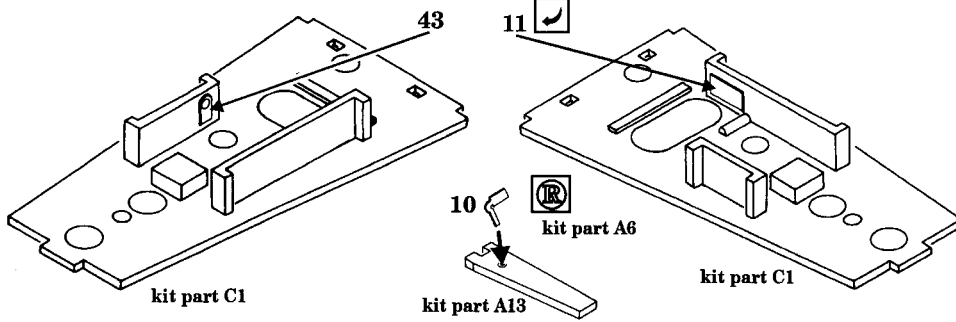

# Focke Wulf Ta-152 H1

1/48 scale detail set for DRAGON kit

48 224

- OPPOSITE SIDE
- REMOVE
- BEND
- REPLACE
- GRIND

## SIDE CONSOLAS