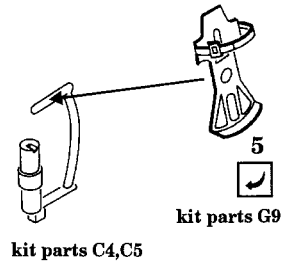

RUDDER PEDALS