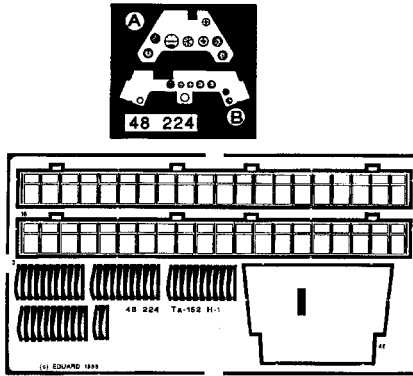

# Focke Wulf Ta-152 H1

1/48 scale detail set for DRAGON kit

48 224

- OPPOSITE SIDE
- REMOVE
- BEND
- REPLACE
- GRIND

## SIDE CONSOLAS