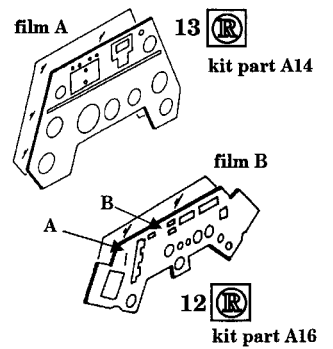

SIDE CONSOLAS