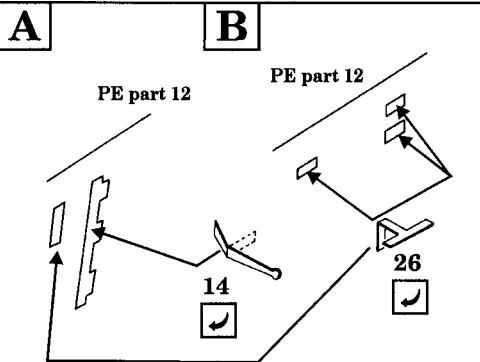

# Focke Wulf Ta-152 H1

1/48 scale detail set for DRAGON kit

48 224

- OPPOSITE SIDE
- REMOVE
- BEND
- REPLACE
- GRIND

## SIDE CONSOLAS

## PILOT'S SEAT

CANOPY

COWL FLAPS

TAIL WHEEL

MAIN WHEELS

MAIN UC WELLS

LANDING FLAPS