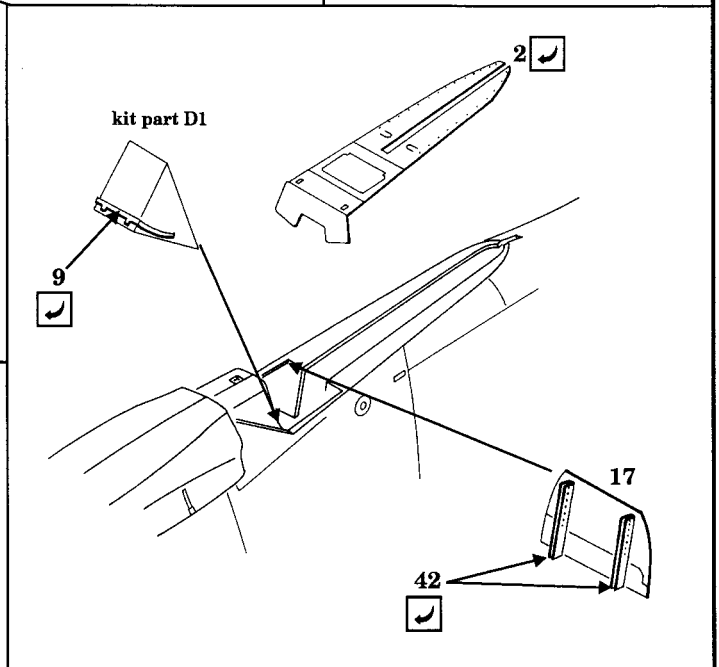

# Focke Wulf Ta-152 H1

1/48 scale detail set for DRAGON kit

48 224

- OPPOSITE SIDE
- REMOVE
- BEND
- REPLACE
- GRIND

## SIDE CONSOLAS

## PILOT'S SEAT

CANOPY

COWL FLAPS

TAIL WHEEL

MAIN WHEELS

MAIN UC WELLS

LANDING FLAPS