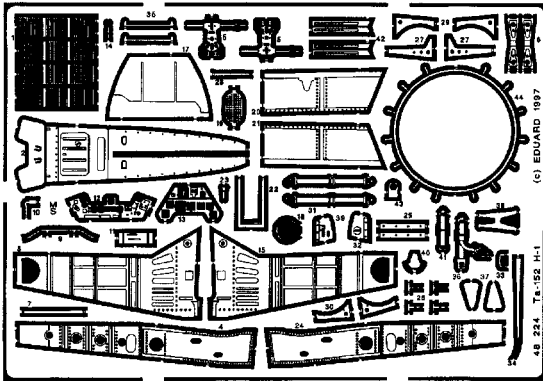

# Focke Wulf Ta-152 H1

1/48 scale detail set for DRAGON kit

48 224

- OPPOSITE SIDE
- REMOVE
- BEND
- REPLACE
- GRIND

## SIDE CONSOLAS

## RUDDER PEDALS

## PILOT'S SEAT

CANOPY

COWL FLAPS

TAIL WHEEL

MAIN WHEELS

MAIN UC WELLS

LANDING FLAPS