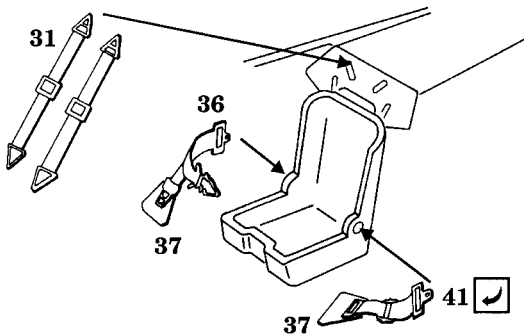

PILOT'S SEAT