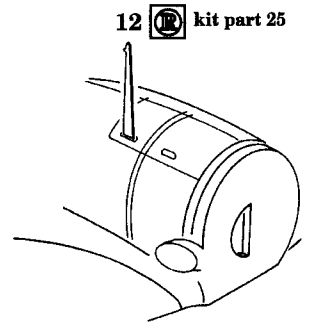

Nakajima Ki-44 II TOJO

1/72 scale detail set for HASEGAWA kit

72 255

-  OPPOSITE SIDE
-  REMOVE
-  BEND
-  REPLACE
-  GRIND

SEAT & BELTS

kit parts 32,33

WHEELS

MAIN WELLS