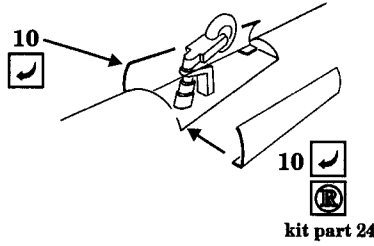

Nakajima Ki-44 II TOJO

1/72 scale detail set for HASEGAWA kit

72 255

-  OPPOSITE SIDE
-  REMOVE
-  BEND
-  REPLACE
-  GRIND

SEAT & BELTS

kit parts 32,33

WHEELS

MAIN WELLS