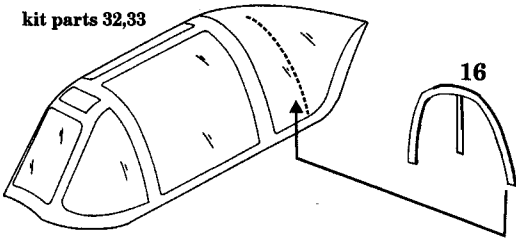

Nakajima Ki-44 II TOJO

1/72 scale detail set for HASEGAWA kit

72 255

-  OPPOSITE SIDE
-  REMOVE
-  BEND
-  REPLACE
-  GRIND

SEAT & BELTS

kit parts 32,33

WHEELS

MAIN WELLS