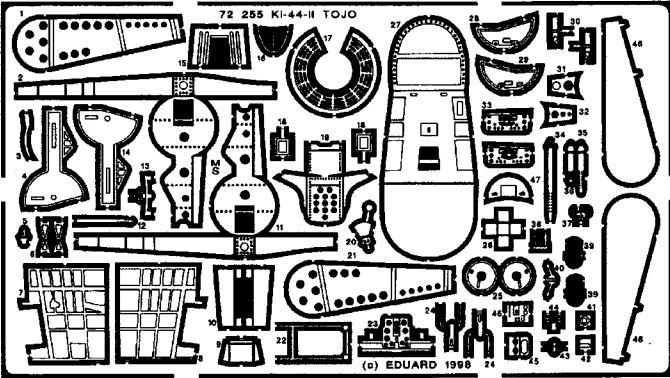

Nakajima Ki-44 II TOJO

1/72 scale detail set for HASEGAWA kit

72 255

-  OPPOSITE SIDE
-  REMOVE
-  BEND
-  REPLACE
-  GRIND

SEAT & BELTS

kit parts 32,33

WHEELS

MAIN WELLS