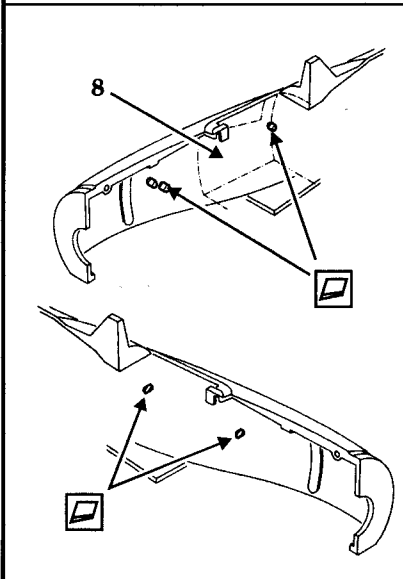

Nakajima Ki-44 II TOJO

1/72 scale detail set for HASEGAWA kit

72 255

-  OPPOSITE SIDE
-  REMOVE
-  BEND
-  REPLACE
-  GRIND

SEAT & BELTS

kit parts 32,33

WHEELS

MAIN WELLS