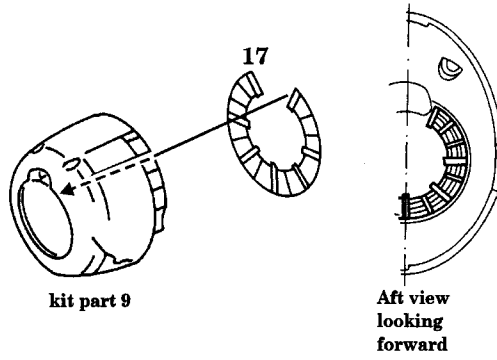

Nakajima Ki-44 II TOJO

1/72 scale detail set for HASEGAWA kit

72 255

-  OPPOSITE SIDE
-  REMOVE
-  BEND
-  REPLACE
-  GRIND

SEAT & BELTS

kit parts 32,33

WHEELS

MAIN WELLS