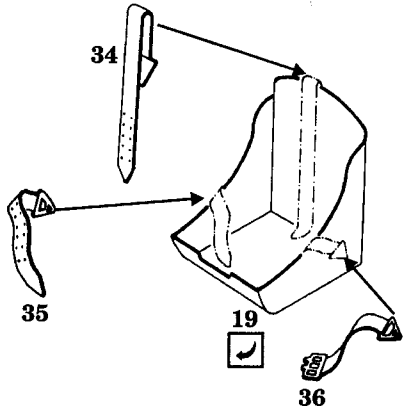

Nakajima Ki-44 II TOJO

1/72 scale detail set for HASEGAWA kit

72 255

-  OPPOSITE SIDE
-  REMOVE
-  BEND
-  REPLACE
-  GRIND

SEAT & BELTS

kit parts 32,33

WHEELS

MAIN WELLS