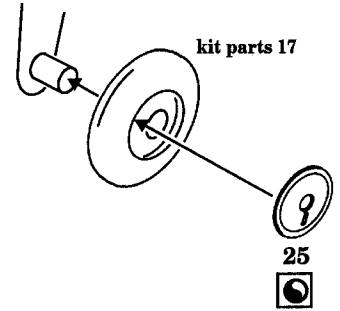

Nakajima Ki-44 II TOJO

1/72 scale detail set for HASEGAWA kit

72 255

-  OPPOSITE SIDE
-  REMOVE
-  BEND
-  REPLACE
-  GRIND

SEAT & BELTS

kit parts 32,33

WHEELS

MAIN WELLS